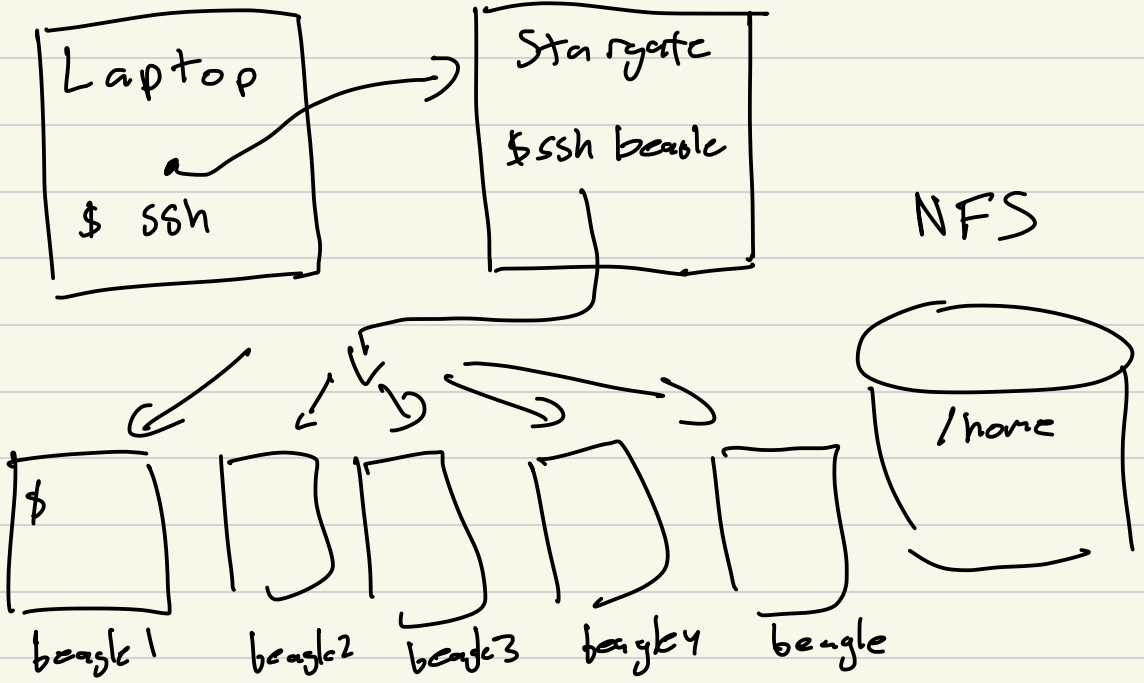

# CS 315-01 Lab RISC-V Dev Setup

BeagleV - Ahead  
RISC-V

ssh

Key pair

private  
key

public  
key